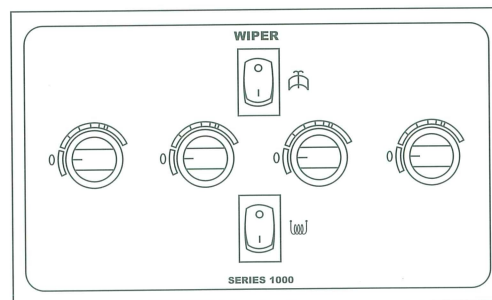

SERIES 1000

Wiper Controllers

CONTROLLERS

SPECIFICATIONS

Cut- out size (mm)

Overall size (mm)

Weight (kgs.)

1 way

45mmW * 91mmH * 152mmD

48mmW * 96mmH * 152mmD

0.4 kgs

2 way

91mmW * 91mmH * 152mmD

96mmW * 96mmH * 152mmD

0.6 kgs

3 way

139mmW * 91mmH * 152mmD

144mmW * 96mmH * 152mmD

0.9 kgs

4 way

186mmW * 91mmH * 152mmD

192mmW * 96mmH * 152mmD

1.2 kgs

Wynn Marine Limited, Wynn House, Lansdown Estate, Cheltenham, GL51 8PL, U.K.