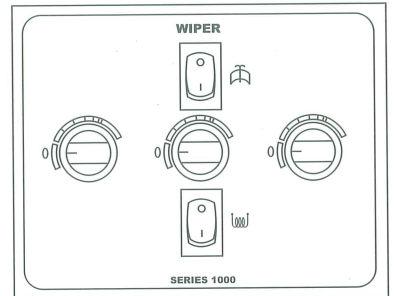

SERIES 1000

Wiper Controllers

CONTROLLERS

SPECIFICATIONS

Cut- out size (mm)

Overall size (mm)

Weight (kgs.)

1 way

45mmW * 91mmH * 152mmD

48mmW * 96mmH * 152mmD

0.4 kgs

2 way

91mmW * 91mmH * 152mmD

96mmW * 96mmH * 152mmD

0.6 kgs

3 way

139mmW * 91mmH * 152mmD

144mmW * 96mmH * 152mmD

0.9 kgs

4 way

186mmW * 91mmH * 152mmD

192mmW * 96mmH * 152mmD

1.2 kgs

Wynn Marine Limited, Wynn House, Lansdown Estate, Cheltenham, GL51 8PL, U.K.