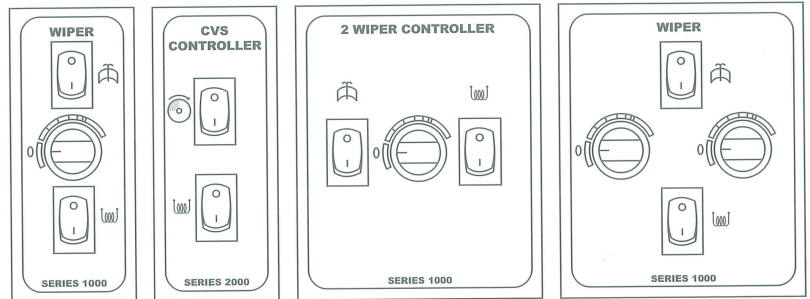

SERIES 1000

Wiper Controllers

CONTROLLERS

SPECIFICATIONS

Cut- out size (mm)

Overall size (mm)

Weight (kgs.)

1 way

45mmW * 91mmH * 152mmD

48mmW * 96mmH * 152mmD

0.4 kgs

2 way

91mmW * 91mmH * 152mmD

96mmW * 96mmH * 152mmD

0.6 kgs

3 way

139mmW * 91mmH * 152mmD

144mmW * 96mmH * 152mmD

0.9 kgs

4 way

186mmW * 91mmH * 152mmD

192mmW * 96mmH * 152mmD

1.2 kgs

Wynn Marine Limited, Wynn House, Lansdown Estate, Cheltenham, GL51 8PL, U.K.